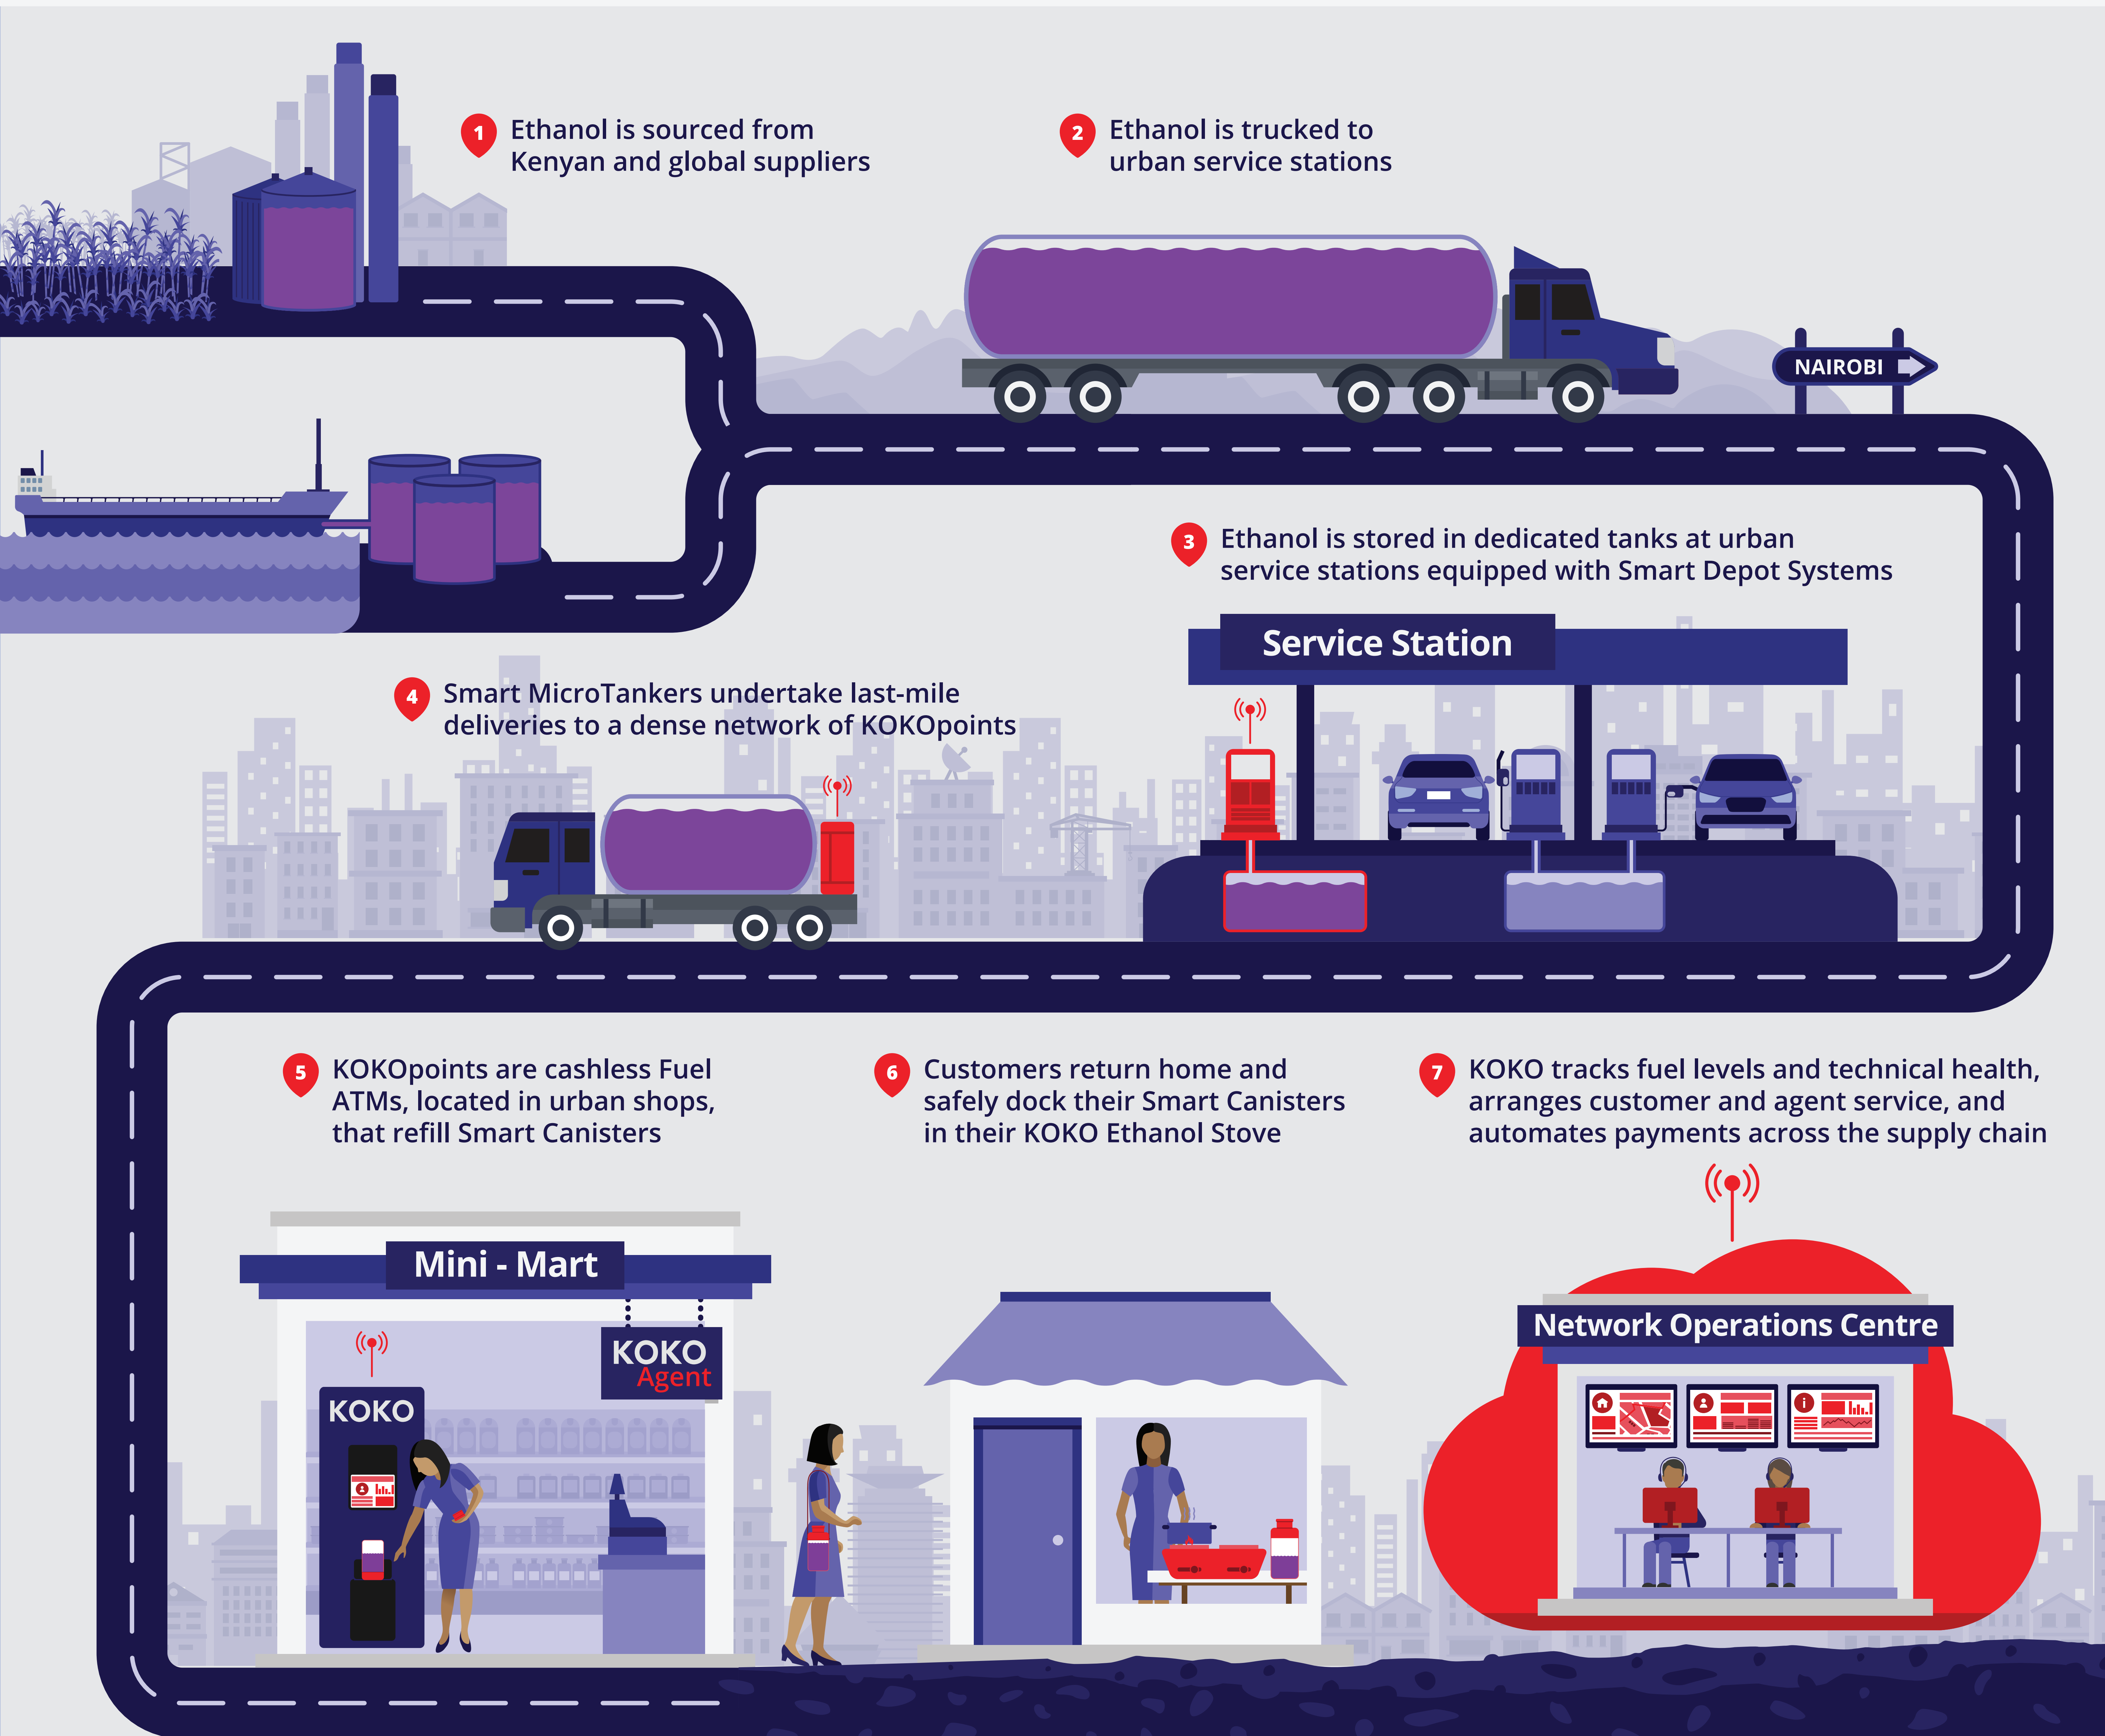

# ETHANOL FUEL SUPPLY CHAIN OVERVIEW

**KEY**

-  Ethanol Fuel
-  KOKO Technology